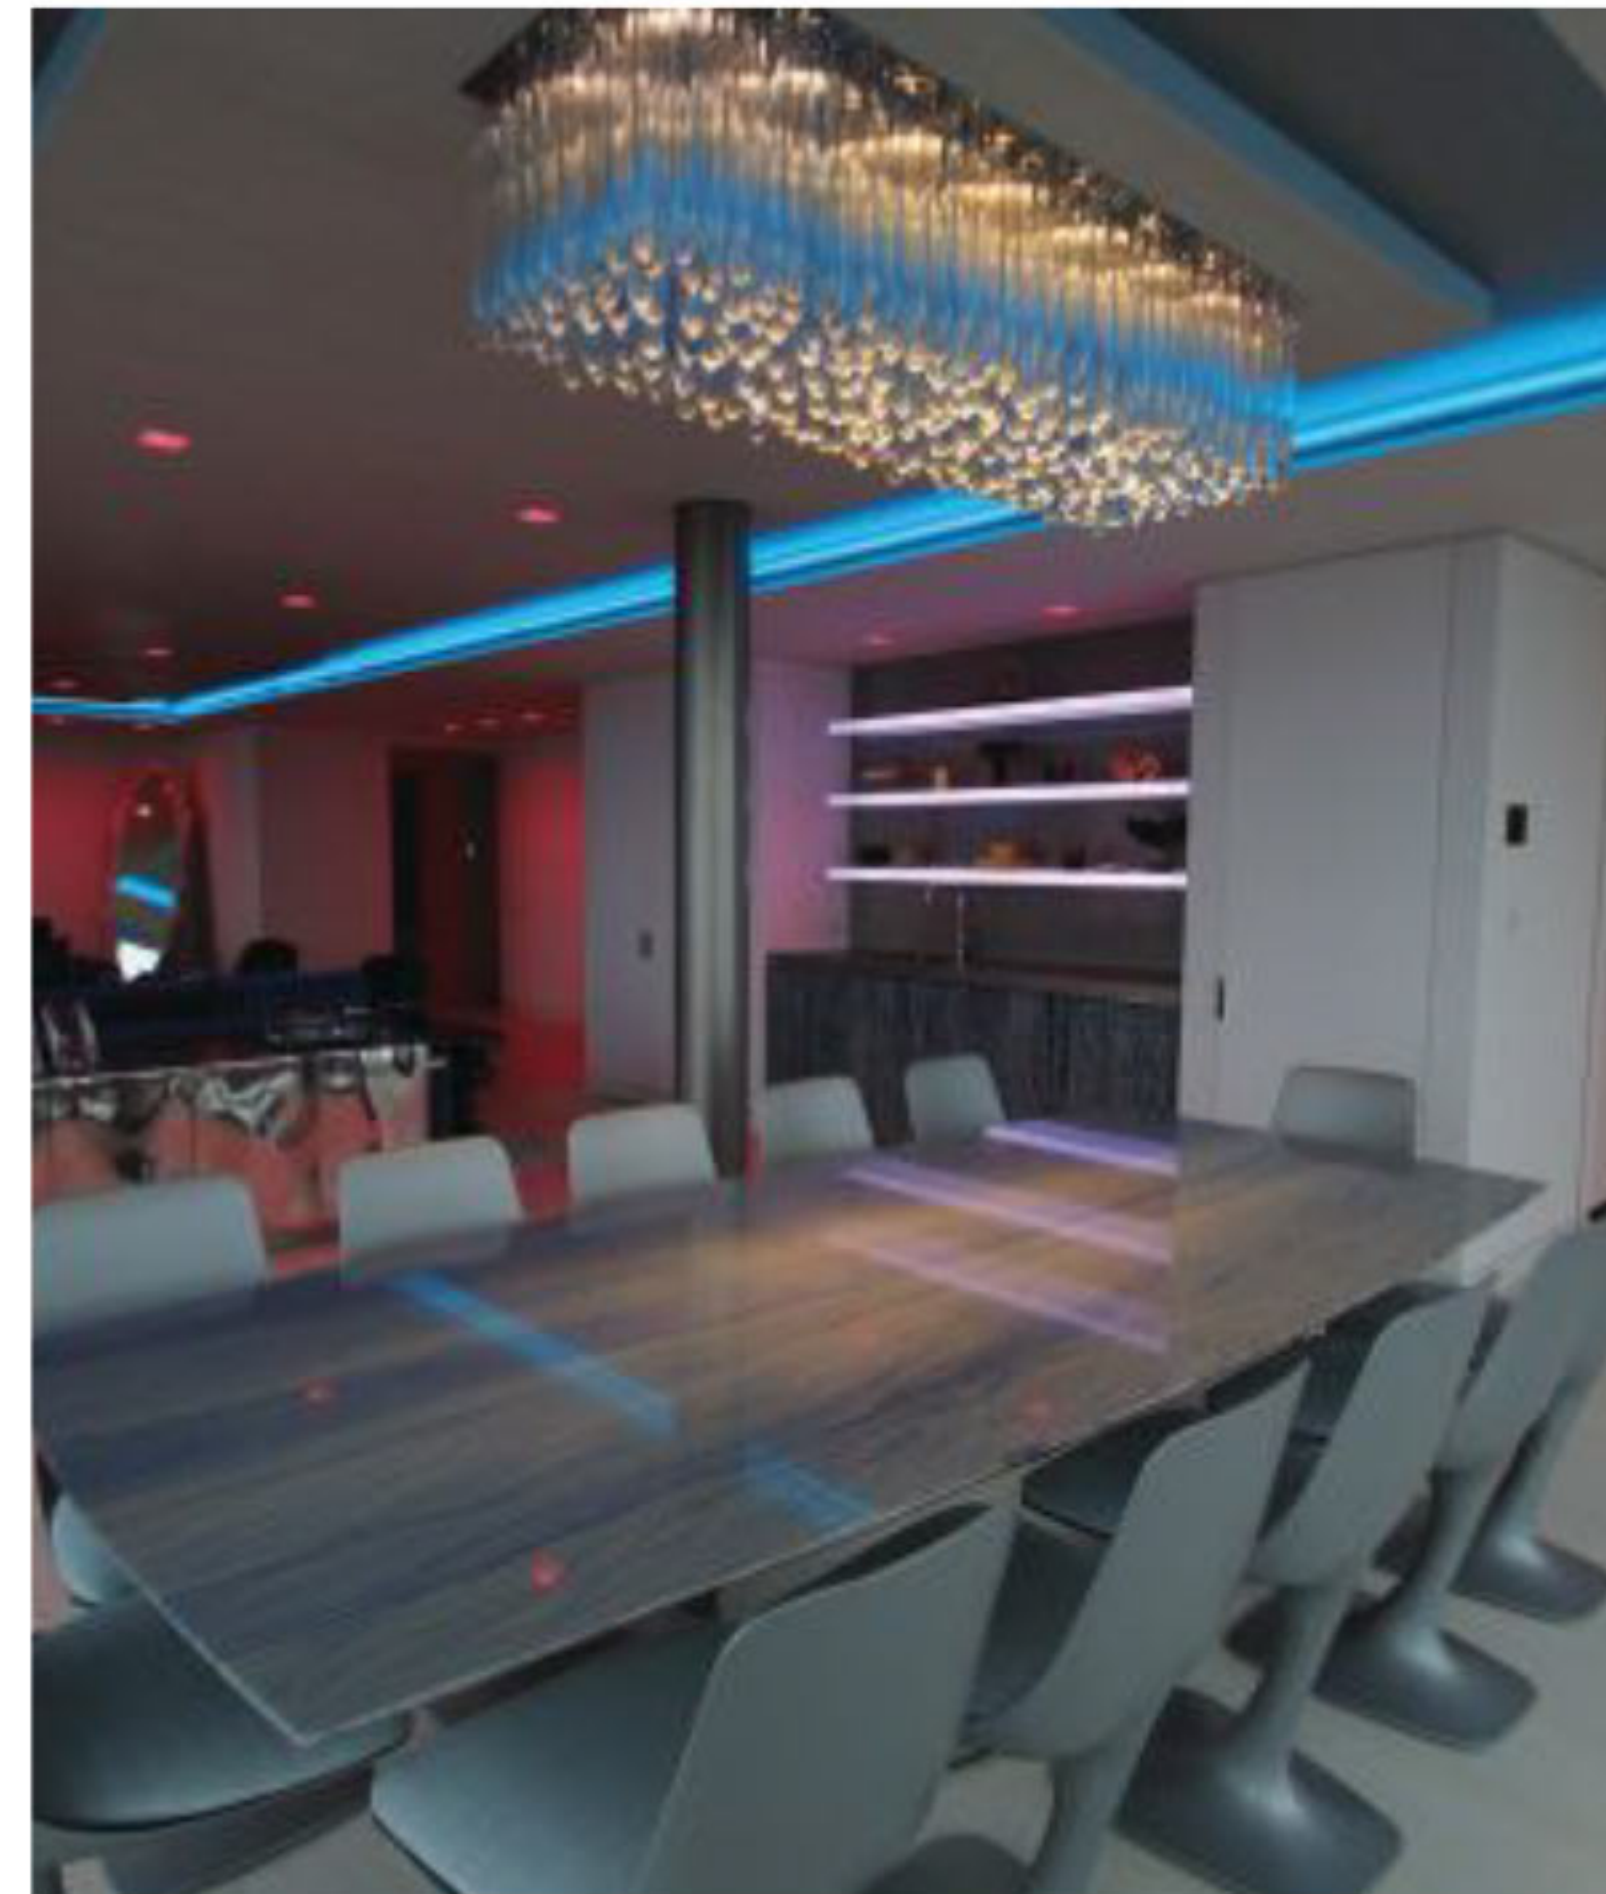

CE PRO PROJECTS OF THE YEAR

SMART HOME — CONTEMPORARY STYLE $150,000+: **SILVER + BRONZE**

SYSTEMS & EQUIPMENT

Savant controls • Lutron lighting control • Ketra, DMX, Dali fixtures • Savant, Lutron shades • Stealth Acoustics, TruAudio speakers • Sony, LG TVs • Access Networks, Ruckus network • SurgeX UPS

Ultra-Modern Amenities Artfully Enhance NYC Residence

FOR THIS PROJECT THAT RICH AV DESIGN outfitted on New York City's Upper West Side, the owner had purchased three units for renovation into one and wanted a Savant system solution similar to the one in family's existing home, only with some extra technology. The integrator collaborated with the client's interior designer, Nick Deramo of Ingro Inc., through the Highline Construction Company. "We focused on combining technology and style. This meant working with some untraditional partners and unique installation techniques for a sleek, modern look," says Rich AV Design owner Josh Rich.

For example, a Ketra lighting system was a high priority. Ketra automatically adjusts color temperature according to outside light to regulate the family's circadian rhythm, Rich explains, like blue hues enabling natural relaxation; also, Ketra brings stylistic benefits, like

the 2,000 color-changing LEDs that create art in the grand foyer.

Decorative mounts for Savant sunshades and Lutron blackout shades with in-wall recessed side channels combine form and function for automated window treatments accessing the Manhattan skyline. Aesthetic matters also included using TruFig for all keypads, outlets and iPorts to create sleek control framework, Rich notes.

Stealth Acoustics Invisible speakers tap into the Savant multi-room audio system, while TruAudio soundbars add to the setups for surround sound in the living and family rooms. The living room has a 75-inch TV within marble framing while the family room has an 85-inch TV in a custom A/V cabinet. ❧

Systems Design & Installation: Rich AV Design, Stamford, Conn.
richavdesign.com